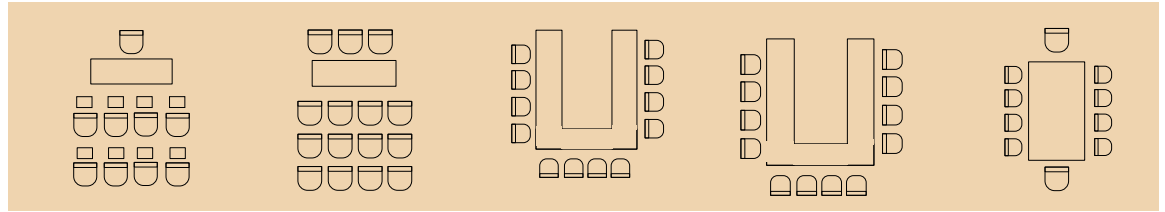

# MEETING LAYOUT & SEATING ARRANGEMENT

Name	Size	Classroom	Theatre	U-shape	Double U-shape	Boardroom
Main Hall 1	17.5ft * 29.3	60	90	35	40	50
Tepanyaki Hall	17.8ft * 21ft	30	40	22	40	40

	TRAINING PACKAGE		CLASSIC PACKAGE		EXECUTIVE PACKAGE	
	Half Day	Full Day	Half Day	Full Day	Half Day	Full Day
<b>Meeting Room Inclusions</b>						
Use of plenary meeting room	√	√	√	√	√	√
Note pads & pens	√	√	√	√	√	√
Wireless internet & Projector	√	√	√	√	√	√
Standard flipchart & marking pens	√	√	√	√	√	√
Ice water on the table with lime and passion fruit cordial					√	√
Bowl of individually covered mint sweets	√	√	√	√		
Dispenser water	√	√	√	√	√	√
Appletiser & Grapetiser juice					√	√
<b>Bowl of Toffees or Mints</b>					√	√
Tissue Box					√	√
<b>Arrival Welcome Tea Coffee Refreshment (Added Valued)</b>						
Freshly brewed filter coffee and a selection of salon teas			√	√	√	√
Tea time home-bake biscuits			√	√	√	√
<b>Mid-morning Tea Coffee Refreshment Break</b>						
Freshly brewed filter coffee and a selection of salon teas	√	√	√	√	√	√
Sweet tea time treat		√		√		√
Savory tea time treat				√		√
<b>Meetings Lunch Menu with one bottle of soda</b>						
Buffet Lunch	√	√	√	√	√	√
Dessert	√	√	√	√	√	√
<b>Mid-Afternoon Tea Coffee Refreshment Break</b>						
Freshly brewed filter coffee and a selection of salon teas		√		√		√
Sweet tea time treat				√		√
Savory tea time treat						√